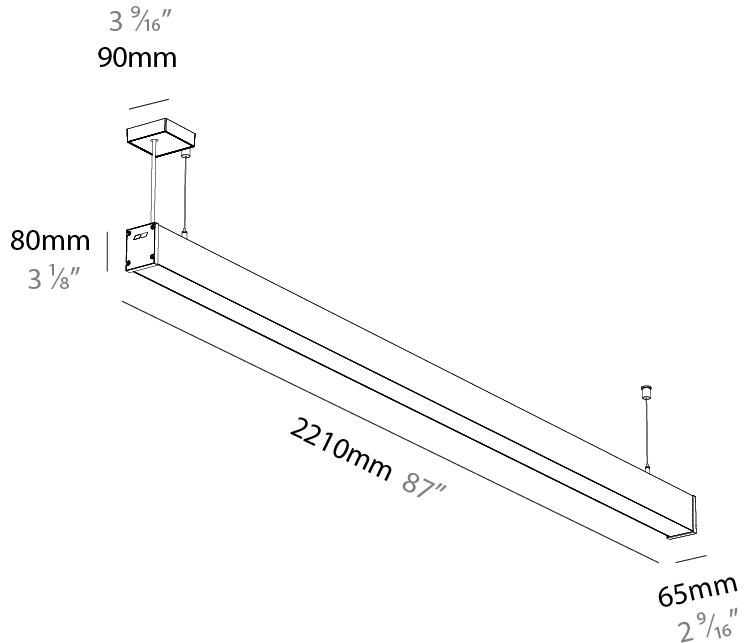

GENERAL

Series: Slider Straight IP54
Partner: Prolicht
Division: Architectural
Installation: Suspension
Product Type: Linear Profiles
Mounting Location: Ceiling
Light Distribution: Direct

PHYSICAL

Shape: Rectangle
Length (mm): 2210
Length (in): 87
Width (mm): 65
Width (in): 2 ⁹/₁₆
Height (mm): 80
Height (in): 3 ¹/₈
Weight (kg): 4.100
Diffuser: [Diffuser - Opal](#), [Micro-prism](#), [Clear Micro-prism](#), [Glare Control](#), [Wallwasher Right](#), [Wallwasher Left](#), [Wallwash Double Asymmetric](#)
Fixture Finish: [SSR / BKV / CWI / CRY / HAB / UFT / ITA / RUA / FTG / MYG / LOD / PUS / FRO / FUP / KIA / POP / BLS / SPG / MEY / GOH / CHC / COM / ABZ / JAG / OBR / MOS / ROR](#)
Fixture Material: Aluminum Die Cast
Cable Details: [2,000mm/78 3/4"](#) or [6,000mm/236 1/4"](#) Transparent Cable

ELECTRICAL

Lamp Type: LED (Zhaga Standard)
Input Wattage (W): 47
Total Output Wattage (W): 42.7
Dimming: [Non-Dimmable](#)
Driver Included: No
Driver Location: Remote
Driver Class: Class 2
Input Voltage (V): 120
Upon Request: [DALI Dimming](#), [MATTER Dimming](#)

LED

Color Temperature (°K): [2700 / 3000 / 3500 / 4000](#)
Max. Delivered Lumen (lm): 4866 - 6766
Nominal Lumen (lm): 7510-7840
CRI: >90 CRI
Lamp Life (hrs): 50000

OPTICAL

RATINGS AND CERTIFICATIONS

Certified By: Certified for North American Standards
IP rating: IP54