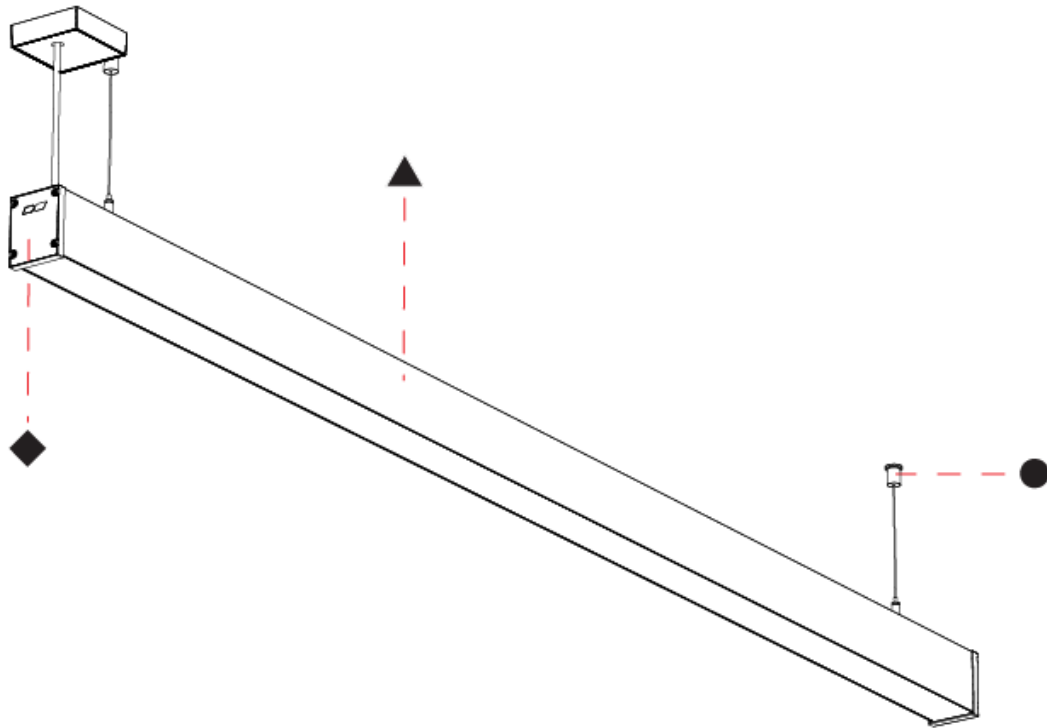

## SLIDER STRAIGHT IP54 SUSPENSION

A300937-

PROJECT \_\_\_\_\_

TYPE \_\_\_\_\_

SPECIFIER \_\_\_\_\_

QUANTITY \_\_\_\_\_

DATE \_\_\_\_\_

A