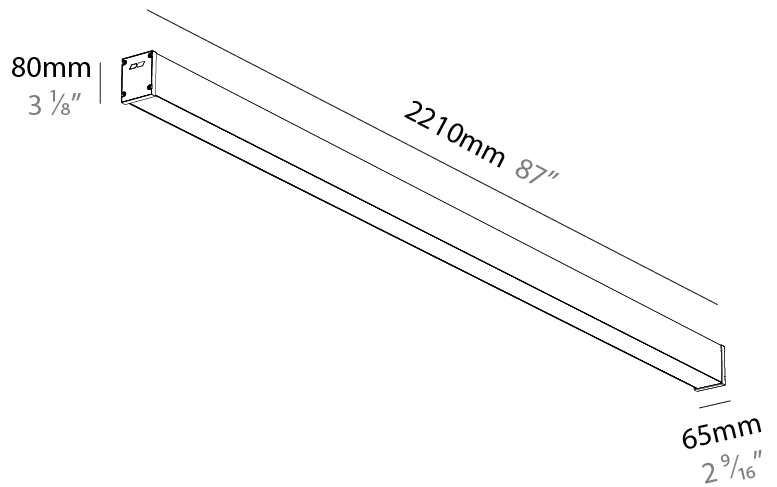

1. To build a product code in our configurator select the specify button on the base model # product page
2. To build a manual product code on this datasheet choose from the options listed below in blue font and add the suffix to the base model #

GENERAL

Series: Slider Straight IP54
Partner: Prolicht
Division: Architectural
Installation: Surface
Product Type: Linear Profiles
Mounting Location: Ceiling
Light Distribution: Direct

PHYSICAL

Shape: Rectangle
Length (mm): 2210
Length (in): 87
Width (mm): 65
Width (in): 2 ⁹/₁₆
Height (mm): 80
Height (in): 3 ¹/₈
Weight (kg): 2.420

Diffuser: Diffuser - Opal, Micro-prism, Clear Micro-prism , Glare Control, Wallwasher Right, Wallwasher Left, Wallwash Double Asymmetric

Fixture Finish: SSR / BKV / CWI / CRY / HAB / UFT / ITA / RUA / FTG / MYG / LOD / PUS / FRO / FUP / KIA / POP / BLS / SPG / MEY / GOH / CHC / COM / ABZ / JAG / OBR / MOS / ROR

Fixture Material: Aluminum Die Cast

ELECTRICAL

Lamp Type: LED (Zhaga Standard)
Input Wattage (W): 47
Total Output Wattage (W): 42.7
Dimming: Non-Dimmable
Driver Included: No
Driver Location: Remote
Driver Class: Class 2
Input Voltage (V): 120
Upon Request: DALI Dimming, MATTER Dimming

LED

Color Temperature (°K): 2700 / 3000 / 3500 / 4000
Max. Delivered Lumen (lm): 4866 - 6766
Nominal Lumen (lm): 7510 - 7840
CRI: >90 CRI
Lamp Life (hrs): 50000

OPTICAL

RATINGS AND CERTIFICATIONS

Certified By: Certified for North American Standards
IP rating: IP54